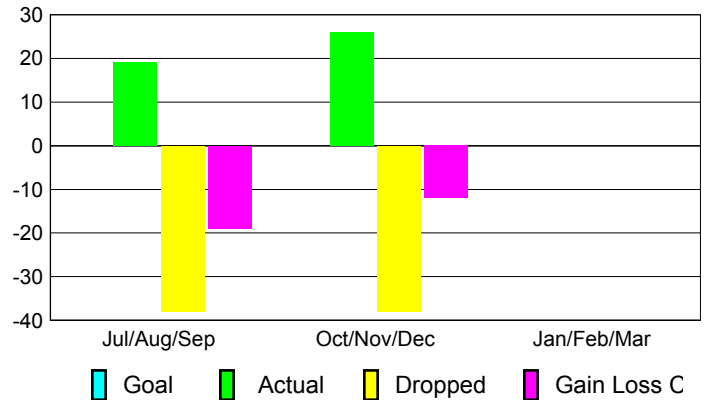

### YTD Status Quo Clubs 2012-2013

Status Quo Clubs Compared to Status Quo Members

## MEMBERSHIP

**Membership Results**  
2012-2013

**Membership**  
2011-2012

Month	Net Memb Goal	Actual New Memb	Actual Dropped Memb	Gain/Loss of Memb	Gain/Loss of Memb
Jul/Aug/Sep		19	-38	-19	-35
Oct/Nov/Dec		26	-38	-12	-1
Jan/Feb/Mar					14
<b>Totals</b>		<b>45</b>	<b>-76</b>	<b>-31</b>	<b>-22</b>

### Membership Results 2012-2013

Goal, New, Dropped, Gain/Loss

### Comparison of Membership Gain/Loss

Current Year Compared to the Previous Year