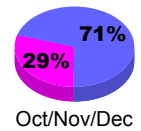

**Membership Results 2012-2013**

Goal, New, Dropped, Gain/Loss

**Comparison of Club Gain/Loss**

Current Year Compared to the Previous Year

**Comparison of Membership Gain/Loss**

Current Year Compared to the Previous Year

**YTD Status Quo Clubs 2012-2013**

Status Quo Clubs Compared to Status Quo Members

**Gender Comparison 2012-2013**

Jan/Feb/Mar

Male

Female