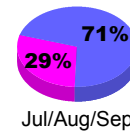

**Membership Results 2012-2013**

Goal, New, Dropped, Gain/Loss

**Comparison of Club Gain/Loss**

Current Year Compared to the Previous Year

**Comparison of Membership Gain/Loss**

Current Year Compared to the Previous Year

**YTD Status Quo Clubs 2012-2013**

Status Quo Clubs Compared to Status Quo Members

**Gender Comparison 2012-2013**

Jan/Feb/Mar

Male

Female