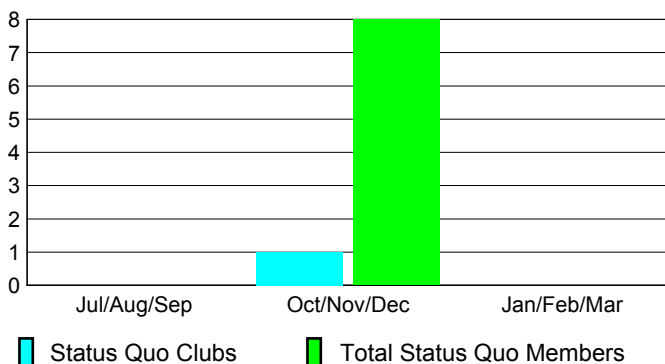

## CLUBS

**Club Results**  
2012-2013

**Clubs**  
2011-2012

Month	New Club Goal	Actual New Clubs	Actual Dropped Clubs	Gain/Loss of Clubs	Gain/Loss of Clubs
Jul/Aug/Sep		0	0	0	0
Oct/Nov/Dec		0	0	0	0
Jan/Feb/Mar					0
<b>Totals</b>		<b>0</b>	<b>0</b>	<b>0</b>	<b>0</b>

### Club Results 2012-2013

Goal, New, Dropped, Gain/Loss

### Comparison of Club Gain/Loss

Current Year Compared to the Previous Year

### YTD Status Quo Clubs 2012-2013

Status Quo Clubs Compared to Status Quo Members