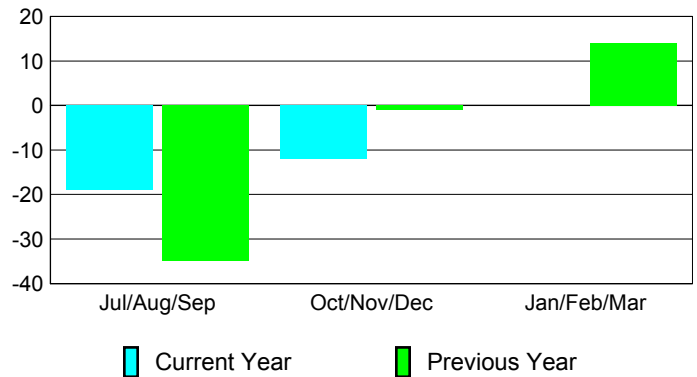

Gender Comparison 2012-2013

Jul/Aug/Sep

Oct/Nov/Dec

Jan/Feb/Mar

Male

Female