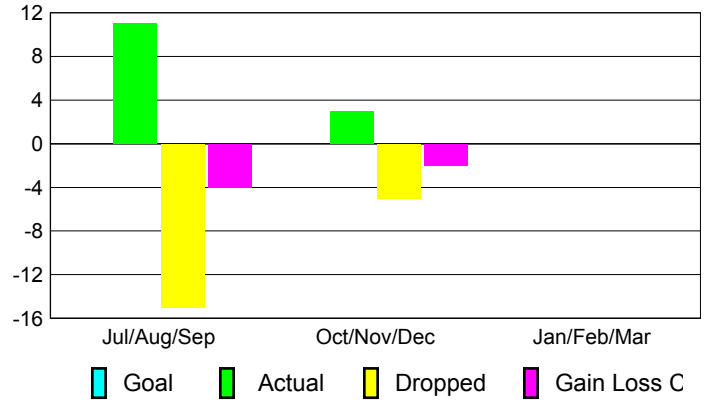

Location: **WASHINGTON**

GMT CA: **2**

**CLUBS**

Club Results 2012-2013
---------------------------

Clubs 2011-2012
--------------------

Month	New Club Goal	Actual New Clubs	Actual Dropped Clubs	Gain/Loss of Clubs	Gain/Loss of Clubs
Jul/Aug/Sep		0	0	0	0
Oct/Nov/Dec		0	0	0	0
Jan/Feb/Mar					0
<b>Totals</b>		<b>0</b>	<b>0</b>	<b>0</b>	<b>0</b>

**Club Results 2012-2013**

Goal, New, Dropped, Gain/Loss

**MEMBERSHIP**

Membership Results 2012-2013
---------------------------------

Membership 2011-2012
-------------------------

Month	Net Memb Goal	Actual New Memb	Actual Dropped Memb	Gain/Loss of Memb	Gain/Loss of Memb
Jul/Aug/Sep		11	-15	-4	-12
Oct/Nov/Dec		3	-5	-2	-3
Jan/Feb/Mar					8
<b>Totals</b>		<b>14</b>	<b>-20</b>	<b>-6</b>	<b>-7</b>

**Membership Results 2012-2013**

Goal, New, Dropped, Gain/Loss

**Comparison of Club Gain/Loss**

Current Year Compared to the Previous Year

**Comparison of Membership Gain/Loss**

Current Year Compared to the Previous Year