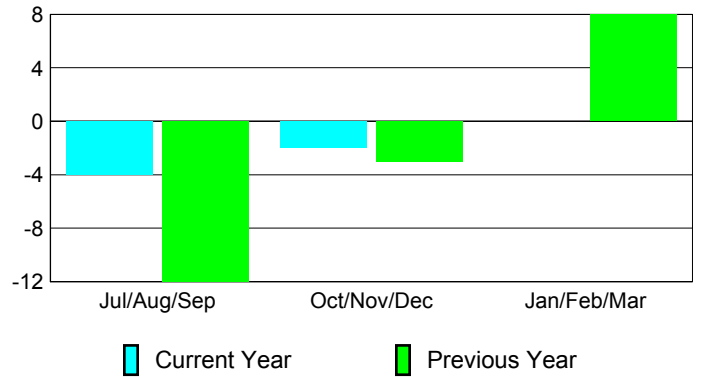

**Club Results 2012-2013**

Goal, New, Dropped, Gain/Loss

**MEMBERSHIP**

Membership Results 2012-2013
---------------------------------

Membership 2011-2012
-------------------------

Month	Net Memb Goal	Actual New Memb	Actual Dropped Memb	Gain/Loss of Memb	Gain/Loss of Memb
Jul/Aug/Sep		11	-15	-4	-12
Oct/Nov/Dec		3	-5	-2	-3
Jan/Feb/Mar					8
<b>Totals</b>		<b>14</b>	<b>-20</b>	<b>-6</b>	<b>-7</b>

**Membership Results 2012-2013**

Goal, New, Dropped, Gain/Loss

**Comparison of Club Gain/Loss**

Current Year Compared to the Previous Year

**Comparison of Membership Gain/Loss**

Current Year Compared to the Previous Year

**YTD Status Quo Clubs 2012-2013**

Status Quo Clubs Compared to Status Quo Members

**Gender Comparison 2012-2013**

Jan/Feb/Mar

Male

Female